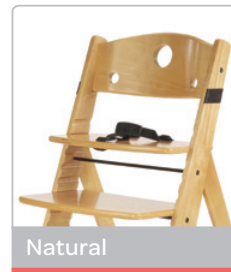

Wood Options