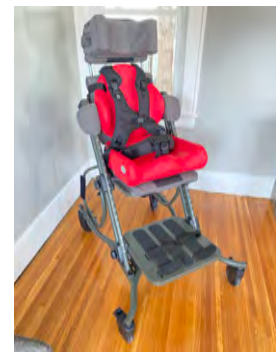

New Product Announcement

Release Date 05/01/2021

Presenting the:
Special Tomato CatchUp Chair™
The seat that "catches up" with your child's growth.

Model Number: **60000000**
MSRP: \$3,407.68

- ❖ Promotes proper body position and support
- ❖ One size seat fits most kids up to 250 lbs.
- ❖ No-tool seat & footplate height & depth adjustments
- ❖ Small & large chest harnesses provided
- ❖ Easy to clean & disinfect
- ❖ Large 5" locking casters for easy maneuverability.
- ❖ Includes Foot straps
- ❖ Seat, back & foot supports adjust in height & depth
- ❖ Padded seat and backrest cover

Shown with Arm Rests, Tray & Tray Holder

*Sturdy construction designed for school use,
but small enough to use in the home!*

*Shown with Special Tomato
Soft-Touch Sitter (sz 3)*

Options include:

- ✓ Back rest Extension
- ✓ Padded Headrest w/ Lateral Support
- ✓ Small & Large Arm Rests
- ✓ Tray with storage bracket
- ✓ Up to a size 3 Soft-Touch Sitter
- ✓ Up to size 4 Special Tomato Seat & Back Liners

*Shown with optional
Special Tomato Seat &
Back Liners, Small Tray &
Arm Rests*

*Shown with Seat & Back
Liners, Backrest Extension
& Head Rest*

(Not for use in a motor vehicle)